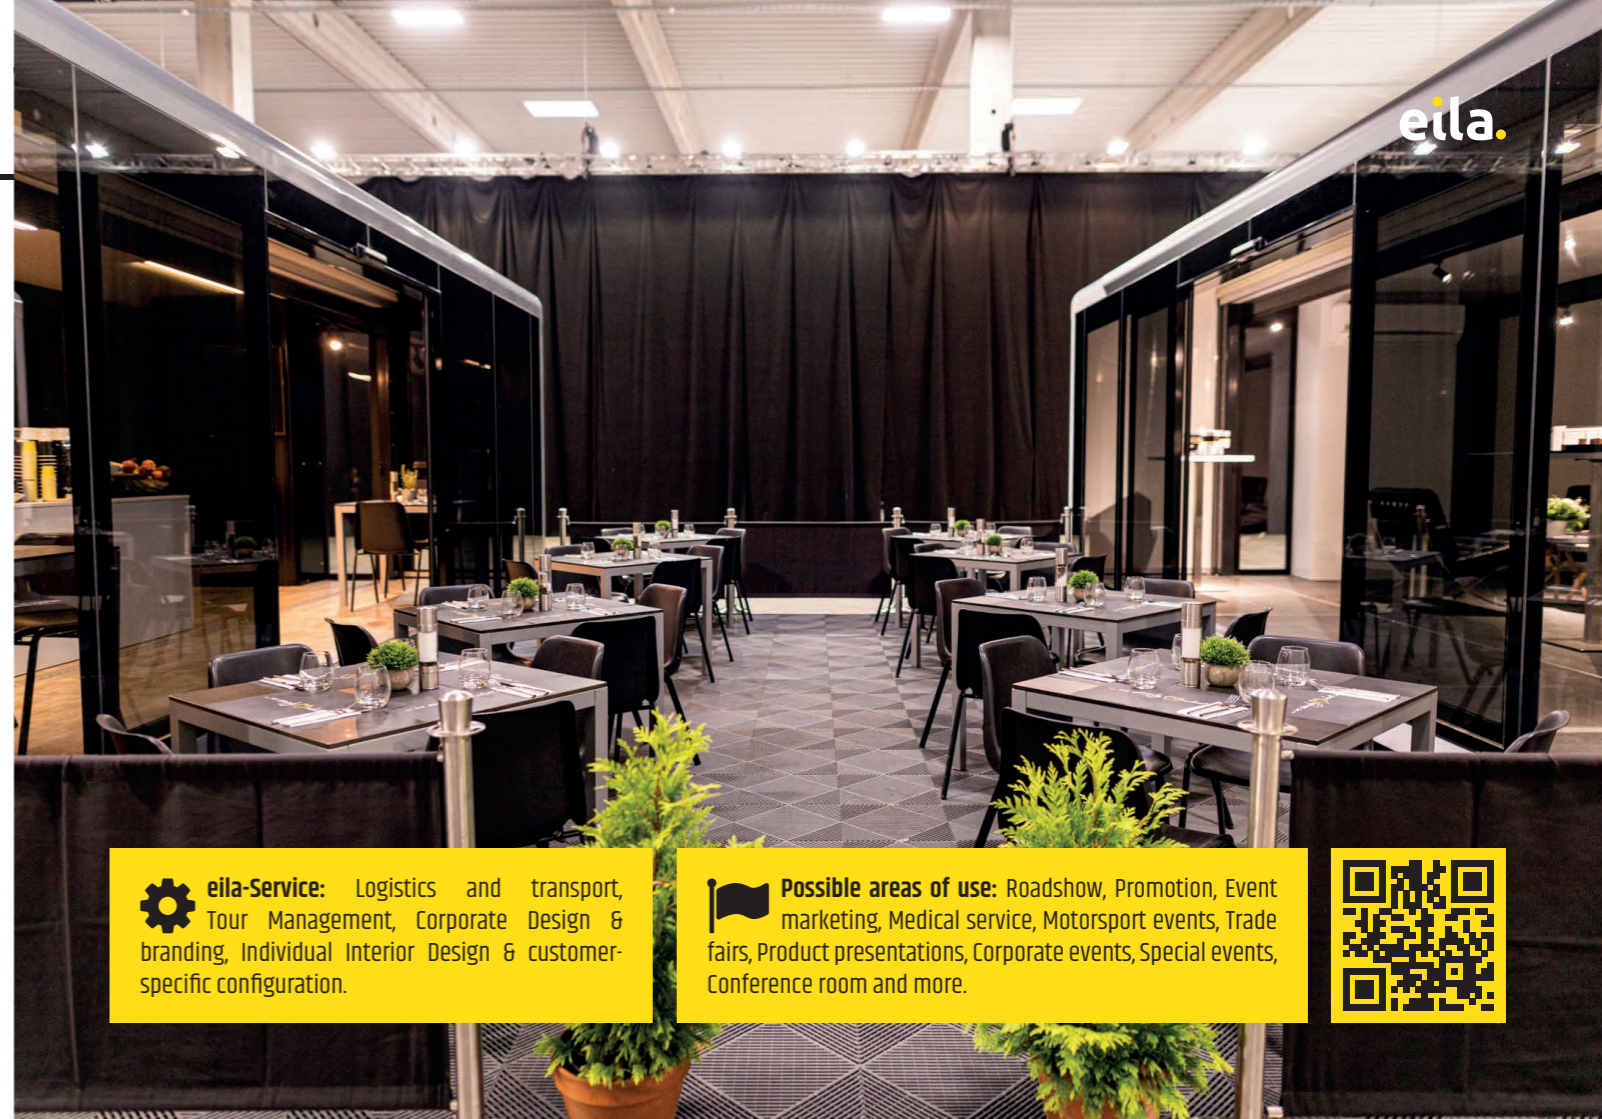

EXPANDABLE HOSPITALITY

MAXIMUM FUNCTIONALITY AND UNIQUE DESIGN

We are very proud that eila is the official partner of Expandable throughout Germany. The Expandable Hybrid combines an innovative design with maximum functionality. Easy and fast setup, transport with conventional trucks and is lowered to the ground by four wirelessly controlled hydraulic cylinders - this creates ultimate accessibility at the push of a button. All units can be quickly set up by one person in less than 20 minutes. With this innovative patent, you are guaranteed to have the perfect mobile solution for any occasion.

10 - 80 People

62 m²

2 Hours

Cost efficient

Low personnel & transport effort

Individual configuration

Interior design & branding

Time saving

Fast assembly & disassembly

Safety

Failure protection & insurance

Environment friendly & sustainable

Resource-saving use

Representative appearance

Design & room concepts

eila-Service: Logistics and transport, Tour Management, Corporate Design & branding, Individual Interior Design & customer-specific configuration.

Possible areas of use: Roadshow, Promotion, Event marketing, Medical service, Motorsport events, Trade fairs, Product presentations, Corporate events, Special events, Conference room and more.

digital

eila.